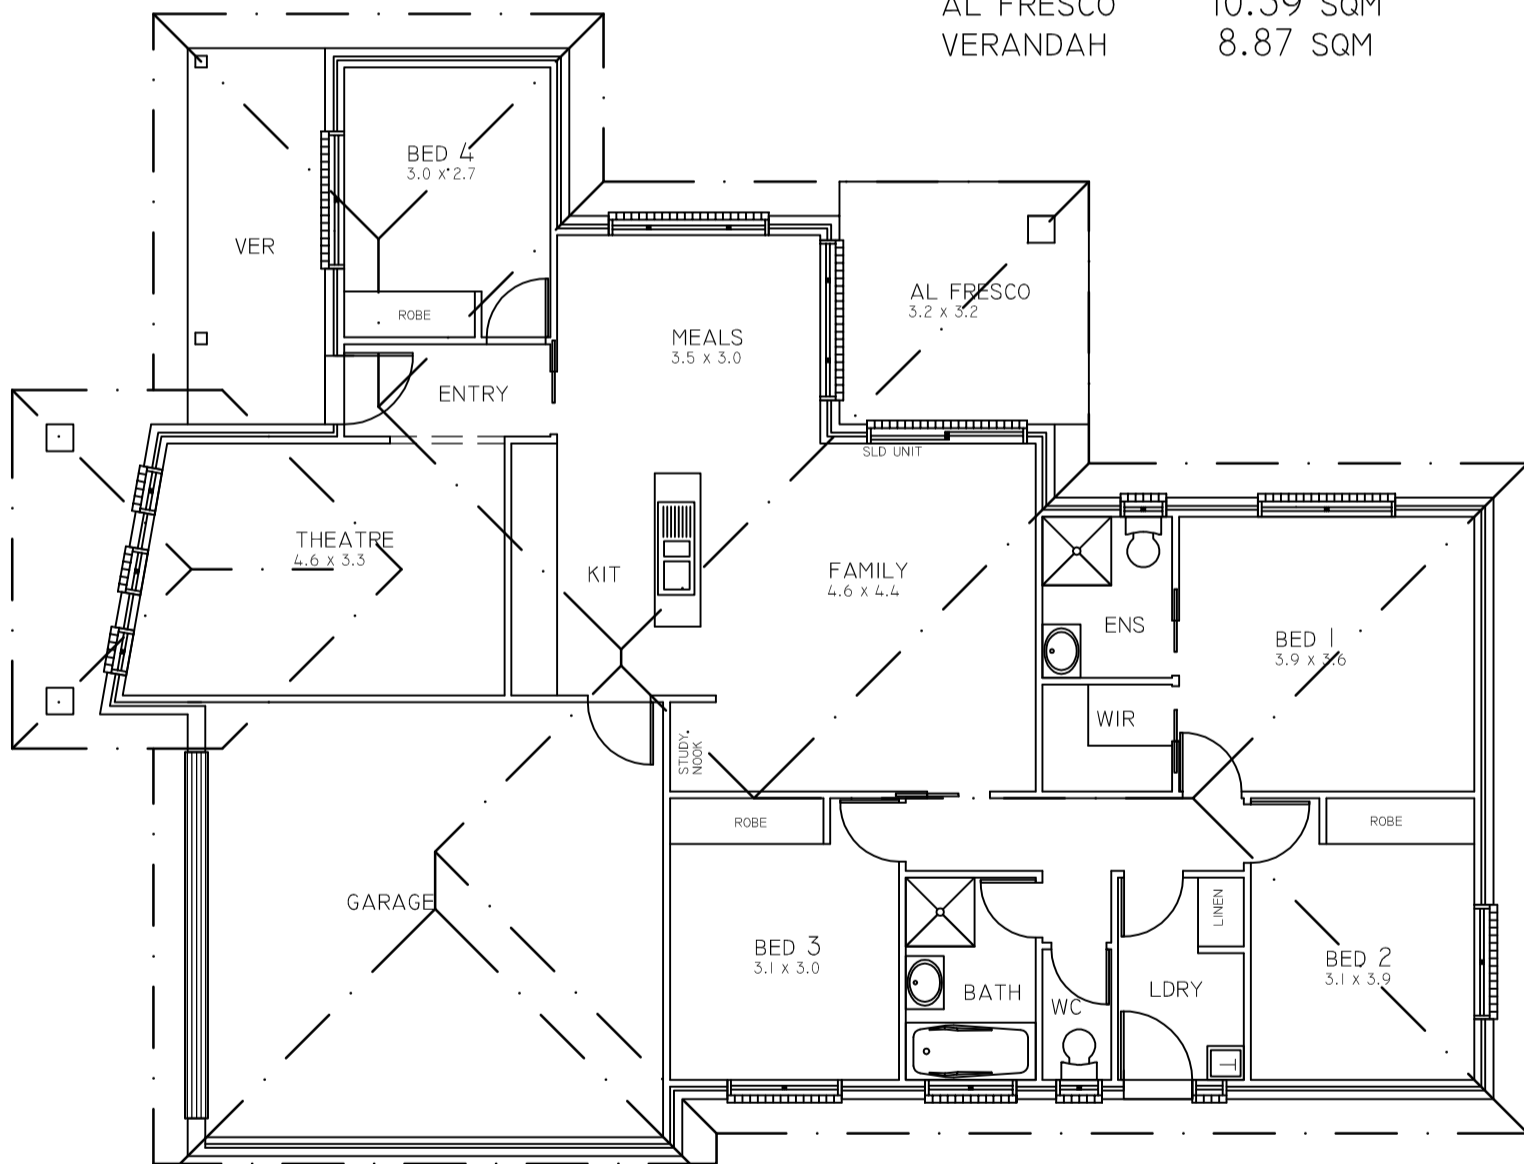

RESIDENCE	140.29 SQM
GARAGE	38.83 SQM
AL FRESCO	10.39 SQM
VERANDAH	8.87 SQM

xclusive constructions