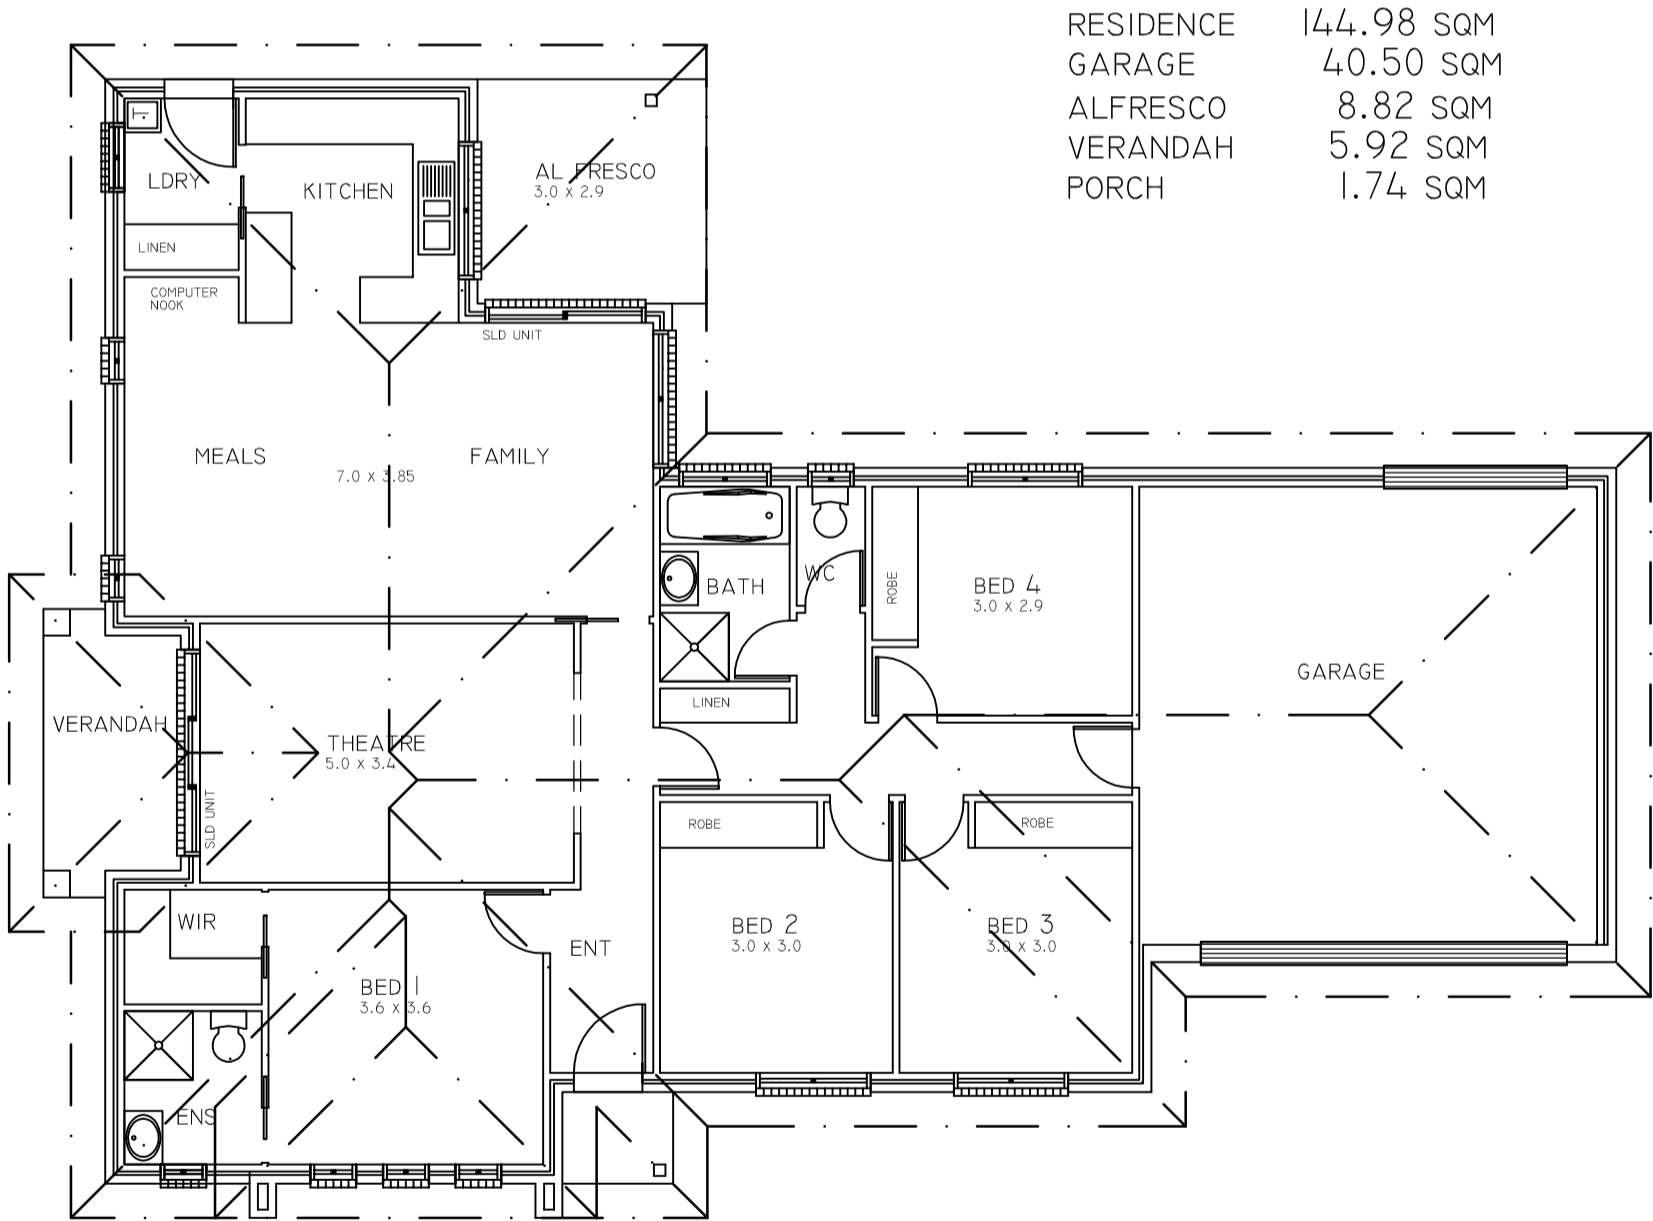

LOT 77 GOOGONG

© COPYRIGHT
ARKITEX
PTY LTD

THIS PLAN REMAINS THE PROPERTY
ENTIRELY OF 'ARKITEX PTY LTD'
, AND MAY NOT
BE COPIED IN WHOLE OR PART WITH-
OUT WRITTEN PERMISSION. FAILURE
TO DO SO WILL RESULT IN LEGAL
PROCEEDINGS FOR DAMAGES.

RESIDENCE	144.98 SQM
GARAGE	40.50 SQM
ALFRESCO	8.82 SQM
VERANDAH	5.92 SQM
PORCH	1.74 SQM

xclusive constructions